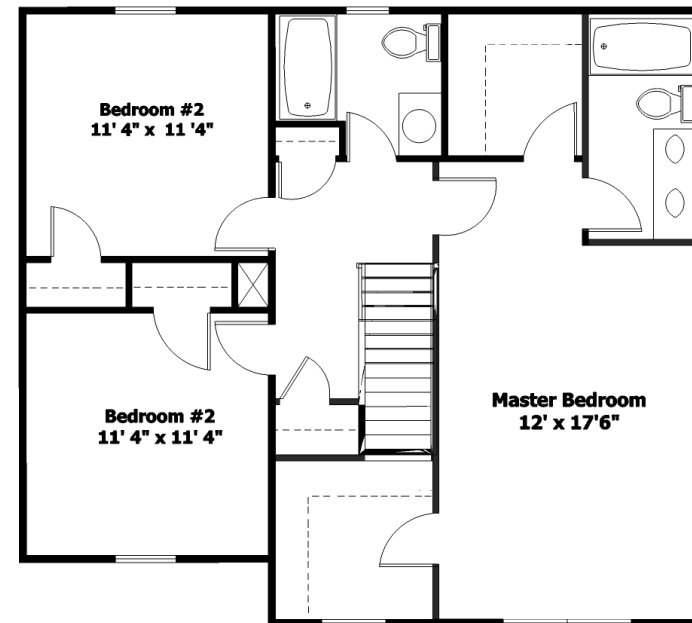

The Anna 1745 SF

Colonial
2 Bedroom
2 ½ Bath
2 Car Garage

Partial Stone Front

Elevation 1A

Brick Front

The Anna 1745 SF

First Floor Plan

Second Floor Plan