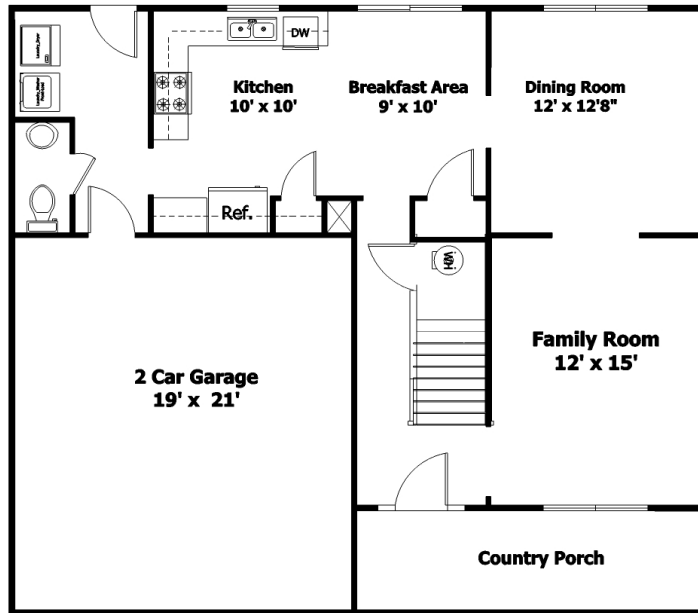

The Anna 1745 SF

Colonial
2 Bedroom
2 ½ Bath
2 Car Garage

Partial Stone Front

Elevation 1A

Brick Front

The Anna 1745 SF

First Floor Plan

Second Floor Plan