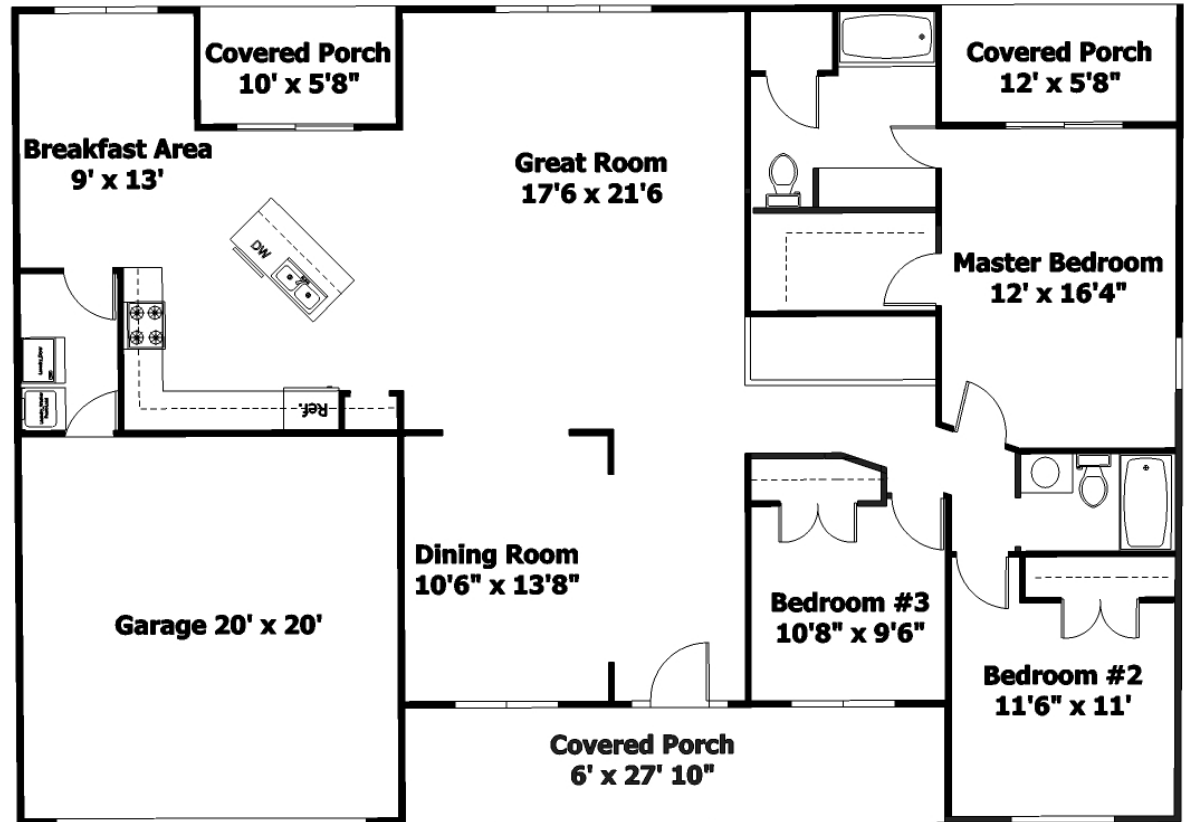

The Covington

1828 SF

**3 Bedroom
2 Bath
2 Car
Garage**

Optional Stone Front

Optional Brick Front

ThCovington 1828 SF

www.bethelbuilders-va.com
540-748-8810
info@bethelbuilders-va.com

These floor plans and renderings are for illustrative purposes only and may vary from actual plans. Room sizes and square footages are approximate. This information is deemed reliable but is not guaranteed and is subject to change without notice. Model Homes and renderings may contain optional features for exhibition purposes only and are not contained in the purchase price unless otherwise expressly provided for. Minor floor plan changes and dimension change per local code. Plans Copyrighted 2012 by Bethel Builders, LLC