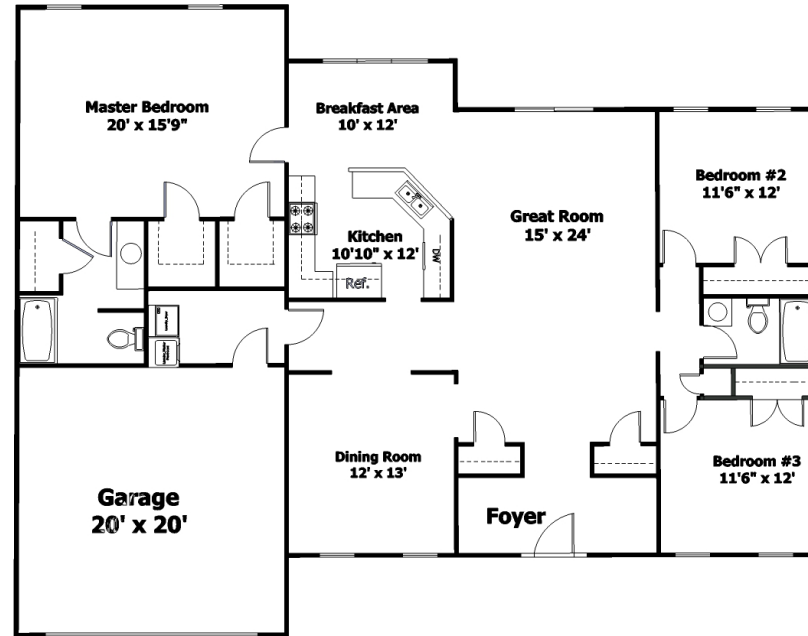

The Lynnhaven

1956 SF

Ranch
3 Bedroom
2 Bath
2 Car Garage

Partial Stone Front

Country Porch

Brick Front

The Lynnhaven

1956 SF

Floor Plan

www.bethelbuilders-va.com
540-748-8810
info@bethelbuilders-va.com

These floor plans and renderings are for illustrative purposes only and may vary from actual plans. Room sizes and square footages are approximate. This information is deemed reliable but is not guaranteed and is subject to change without notice. Web site, renderings and photos may contain optional features for exhibition purposes only and are not contained in the purchase price unless otherwise expressly provided for. Minor floor plan changes and dimension change per local code. Plans Copyrighted 2012 by Bethel Builders, LLC