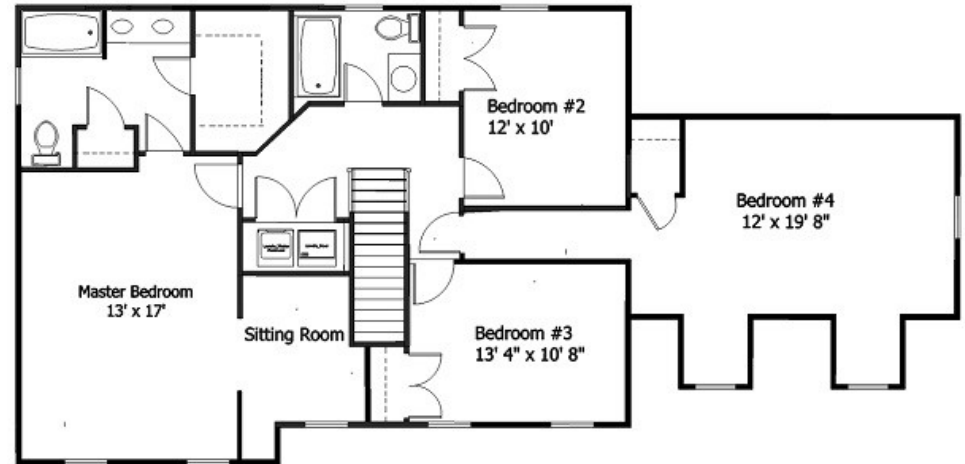

The Potomac 2 Car Garage

2315 SF

Colonial
4 Bedroom
2 ½ Bath
2 Car Garage

Partial Stone Front

Elevation 1A
Brick Front

The Potomac 2 Car Garage

2315 SF

First Floor Plan

Second Floor Plan

www.bethelbuilders-va.com
 540-748-8810
info@bethelbuilders-va.com

These floor plans and renderings are for illustrative purposes only and may vary from actual plans. Room sizes and square footages are approximate. This information is deemed reliable but is not guaranteed and is subject to change without notice. Web site, renderings and photos may contain optional features for exhibition purposes only and are not contained in the purchase price unless otherwise expressly provided for. Minor floor plan changes and dimension change per local code. Plans Copyrighted 2012 by Bethel Builders, LLC