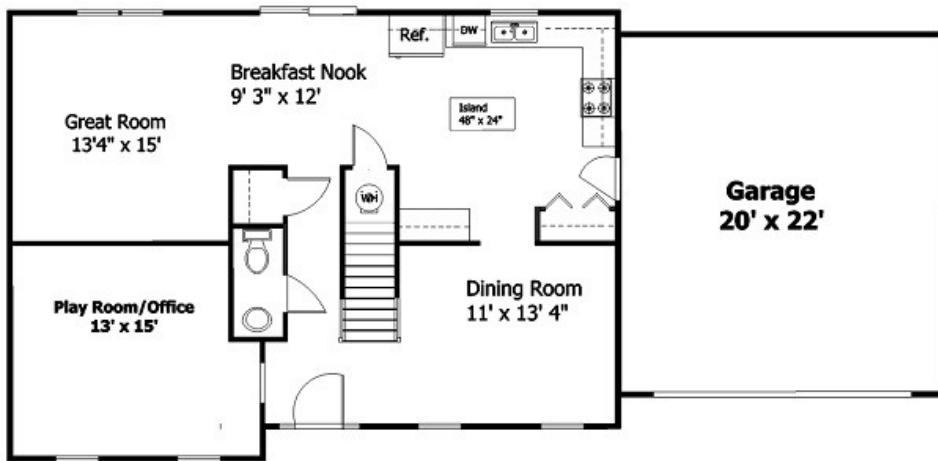

The Potomac 2 Car Garage

2315 SF

Colonial
4 Bedroom
2 ½ Bath
2 Car Garage

Partial Stone Front

Elevation 1A
Brick Front

The Potomac 2 Car Garage

2315 SF

First Floor Plan

Second Floor Plan

www.bethelbuilders-va.com
 540-748-8810
info@bethelbuilders-va.com

These floor plans and renderings are for illustrative purposes only and may vary from actual plans. Room sizes and square footages are approximate. This information is deemed reliable but is not guaranteed and is subject to change without notice. Web site, renderings and photos may contain optional features for exhibition purposes only and are not contained in the purchase price unless otherwise expressly provided for. Minor floor plan changes and dimension change per local code. Plans Copyrighted 2012 by Bethel Builders, LLC