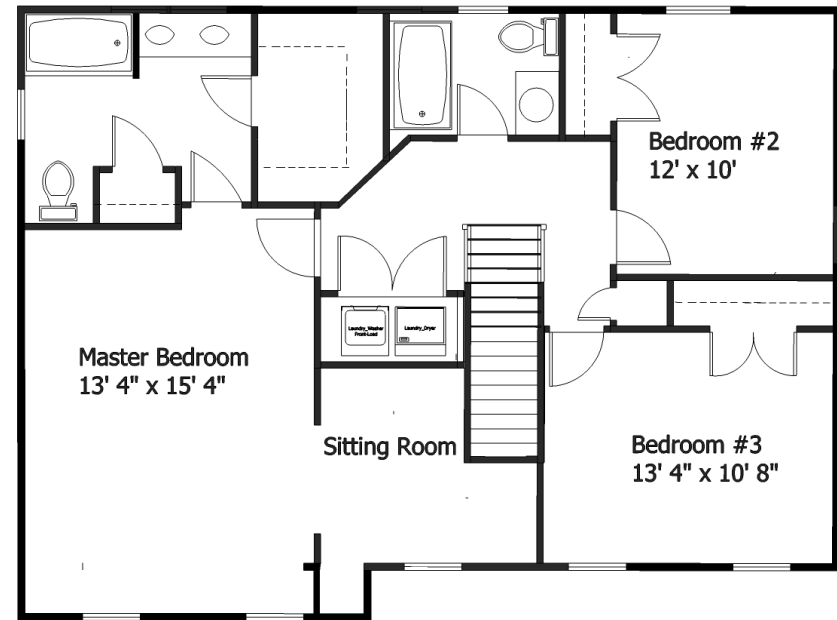

The Potomac 2040 SF

**Colonial
3 Bedroom
2 ½ Bath**

Partial Stone Front

Brick Front

The Potomac 2040 SF

First Floor Plan

Second Floor Plan

www.bethelbuilders-va.com
 540-748-8810
 info@bethelbuilders-va.com

These floor plans and renderings are for illustrative purposes only and may vary from actual plans. Room sizes and square footages are approximate. This information is deemed reliable but is not guaranteed and is subject to change without notice. Web site, renderings and photos may contain optional features for exhibition purposes only and are not contained in the purchase price unless otherwise expressly provided for. Minor floor plan changes and dimension change per local code. Plans Copyrighted 2012 by Bethel Builders, LLC