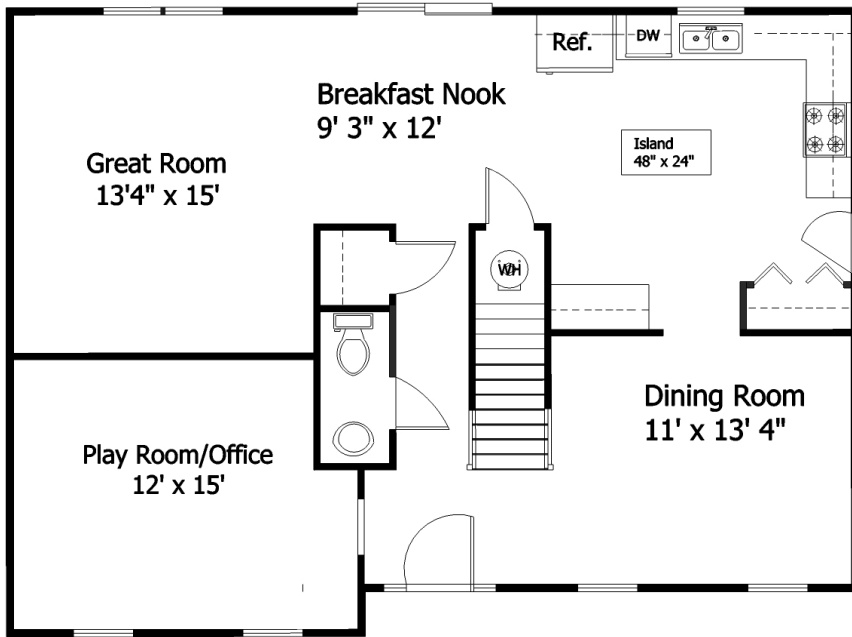

The Potomac 2040 SF

**Colonial
3 Bedroom
2 ½ Bath**

Partial Stone Front

Brick Front

The Potomac 2040 SF

First Floor Plan

Second Floor Plan

www.bethelbuilders-va.com
 540-748-8810
 info@bethelbuilders-va.com

These floor plans and renderings are for illustrative purposes only and may vary from actual plans. Room sizes and square footages are approximate. This information is deemed reliable but is not guaranteed and is subject to change without notice. Web site, renderings and photos may contain optional features for exhibition purposes only and are not contained in the purchase price unless otherwise expressly provided for. Minor floor plan changes and dimension change per local code. Plans Copyrighted 2012 by Bethel Builders, LLC