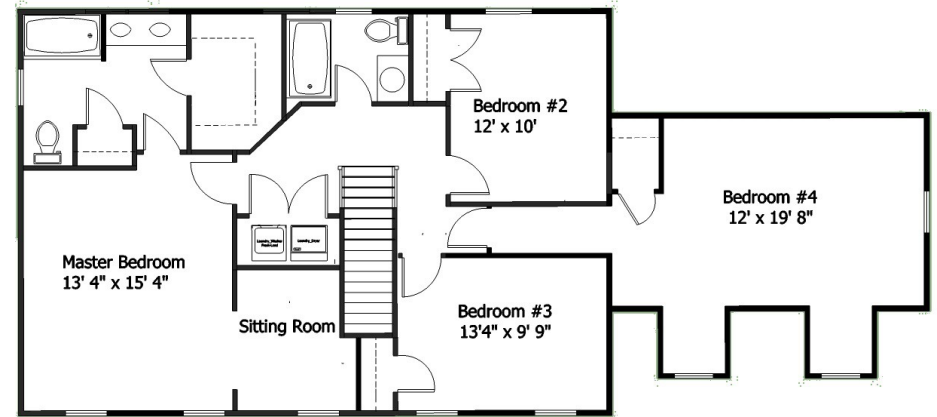

The Rapidan 2 Car Garage 2251 SF

**2 Story
Colonial
4 Bedroom
2 ½ Bath
2 Car Garage**

Partial Stone Front
Partial Country Porch

Full Country Porch

Brick Front
Covered Stoop

The Rapidan 2 Car Garage

2261 SF

First Floor Plan

Second Floor Plan

www.bethelbuilders-va.com
 540-748-8810
info@bethelbuilders-va.com

These floor plans and renderings are for illustrative purposes only and may vary from actual plans. Room sizes and square footages are approximate. This information is deemed reliable but is not guaranteed and is subject to change without notice. Web site, renderings and photos may contain optional features for exhibition purposes only and are not contained in the purchase price unless otherwise expressly provided for. Minor floor plan changes and dimension change per local code. Plans Copyrighted 2012 by Bethel Builders, LLC