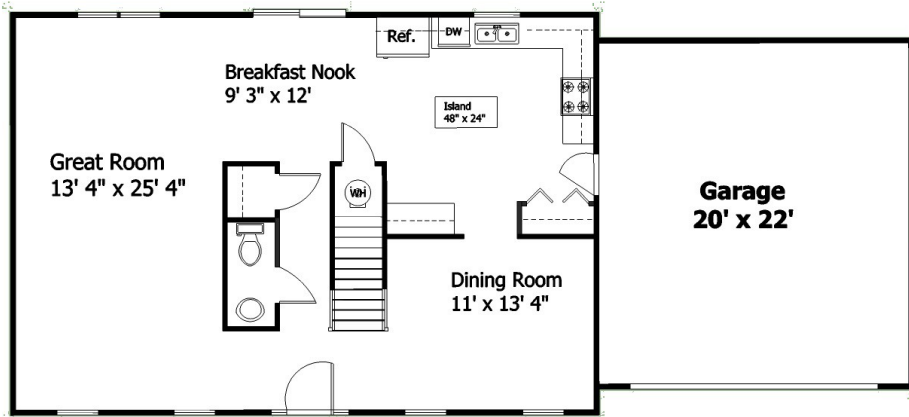

The Rapidan 2 Car Garage 2251 SF

**2 Story
Colonial
4 Bedroom
2 ½ Bath
2 Car Garage**

Partial Stone Front
Partial Country Porch

Full Country Porch

Brick Front
Covered Stoop

The Rapidan 2 Car Garage

2261 SF

First Floor Plan

Second Floor Plan

www.bethelbuilders-va.com
 540-748-8810
info@bethelbuilders-va.com

These floor plans and renderings are for illustrative purposes only and may vary from actual plans. Room sizes and square footages are approximate. This information is deemed reliable but is not guaranteed and is subject to change without notice. Web site, renderings and photos may contain optional features for exhibition purposes only and are not contained in the purchase price unless otherwise expressly provided for. Minor floor plan changes and dimension change per local code. Plans Copyrighted 2012 by Bethel Builders, LLC