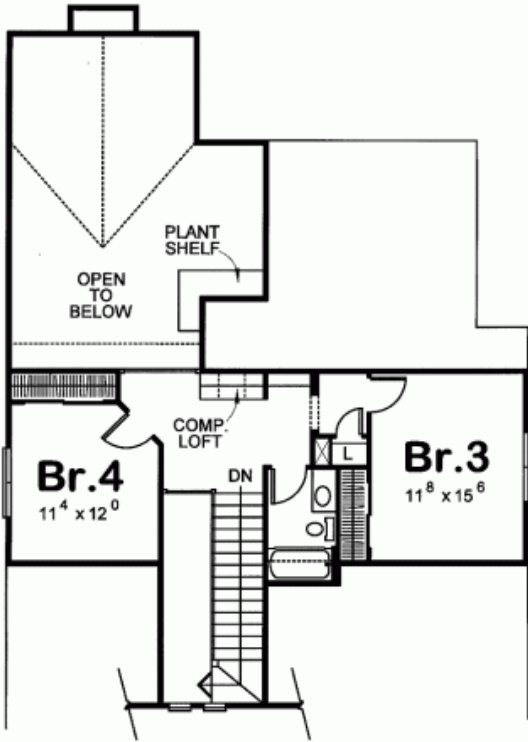

# The Chatham

American Village New Town Collection

	Square Footage
First	1486
Second	640
Total	2126
Covered Porch	126
Garage	460

**Richmond Building Group**

Contact: David Snow  
 David@RichmondBuildingGroup.com  
 877-927-4073

All illustrations are artist's renderings only. Prices, plans, and specifications are subject to change without notice or obligation. 021915