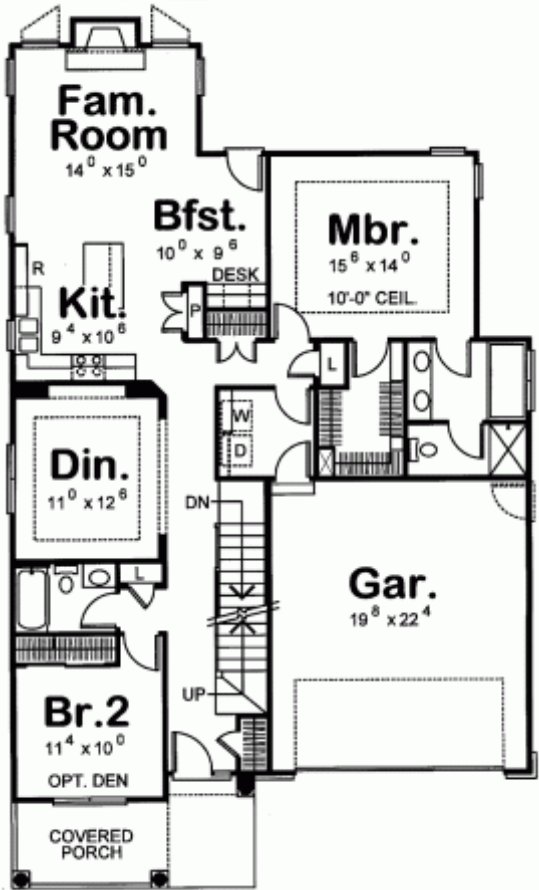

# The Chatham

American Village New Town Collection

	Square Footage
First	1486
Second	640
Total	2126
Covered Porch	126
Garage	460

**Richmond Building Group**

Contact: David Snow  
 David@RichmondBuildingGroup.com  
 877-927-4073

All illustrations are artist's renderings only. Prices, plans, and specifications are subject to change without notice or obligation. 021915