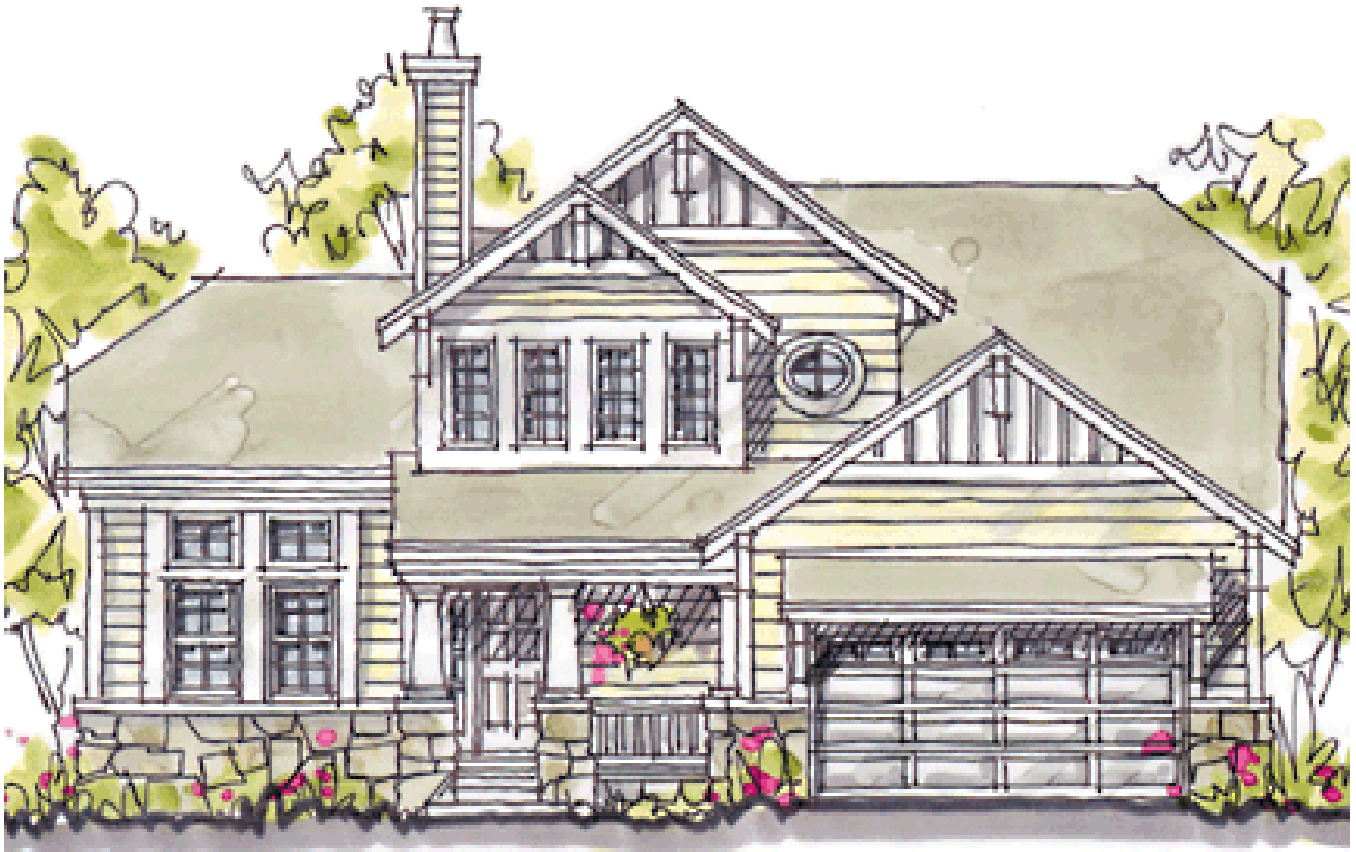

The Claiborne

American Village Craftsman Collection

**Richmond
Building Group**

Contact: David Snow
David@RichmondBuildingGroup.com
877-927-4073

All illustrations are artist's renderings only.
Prices, plans, and specifications are subject to
change without notice or obligation. 021915

Square Footage	
First	1302
Second	516
Total	1818
Covered Porch	96
Garage	455