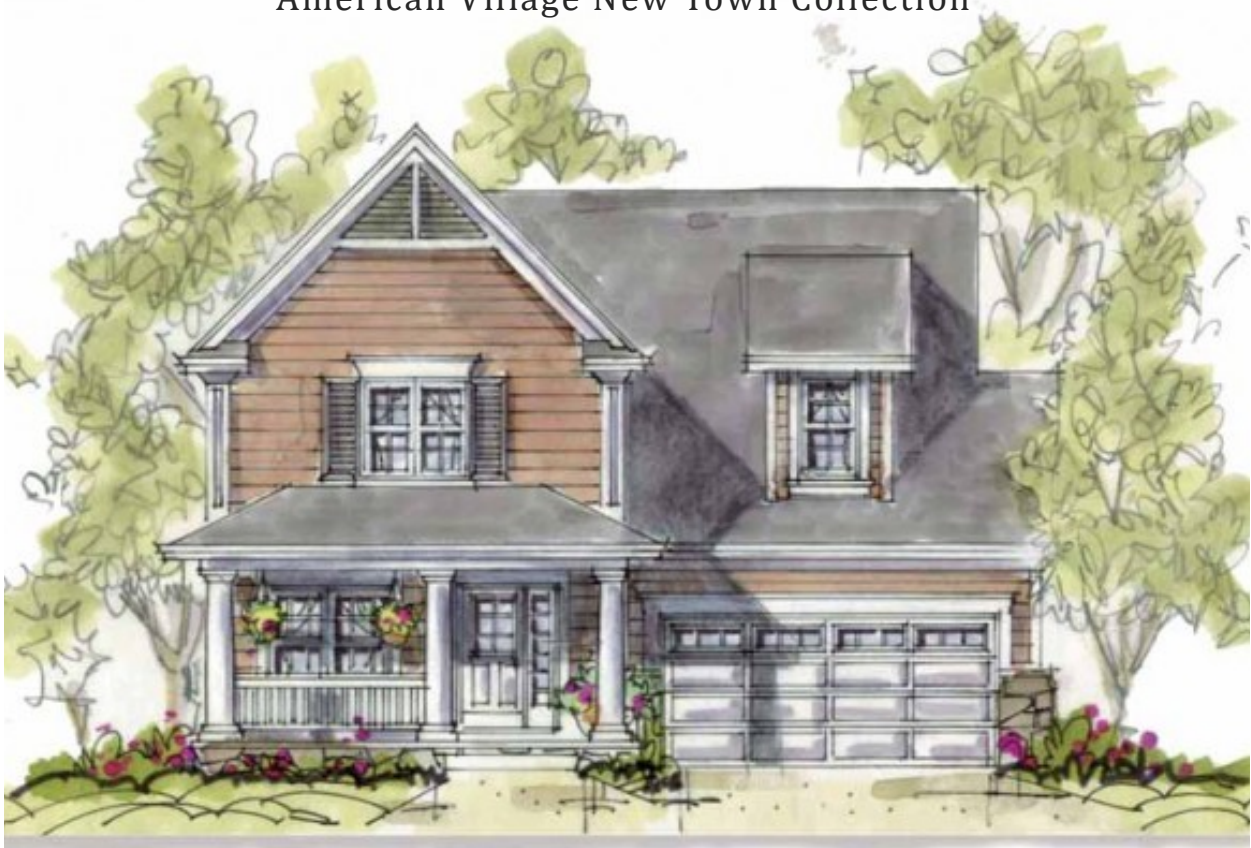

The Rock Creek

American Village New Town Collection

Square Footage

First	1205
Second	700
Total	1905
Unfinished Bonus	471
Covered Porch	140
Garage	460

Richmond Building Group

Contact: David Snow
 David@RichmondBuildingGroup.com
 877-927-4073