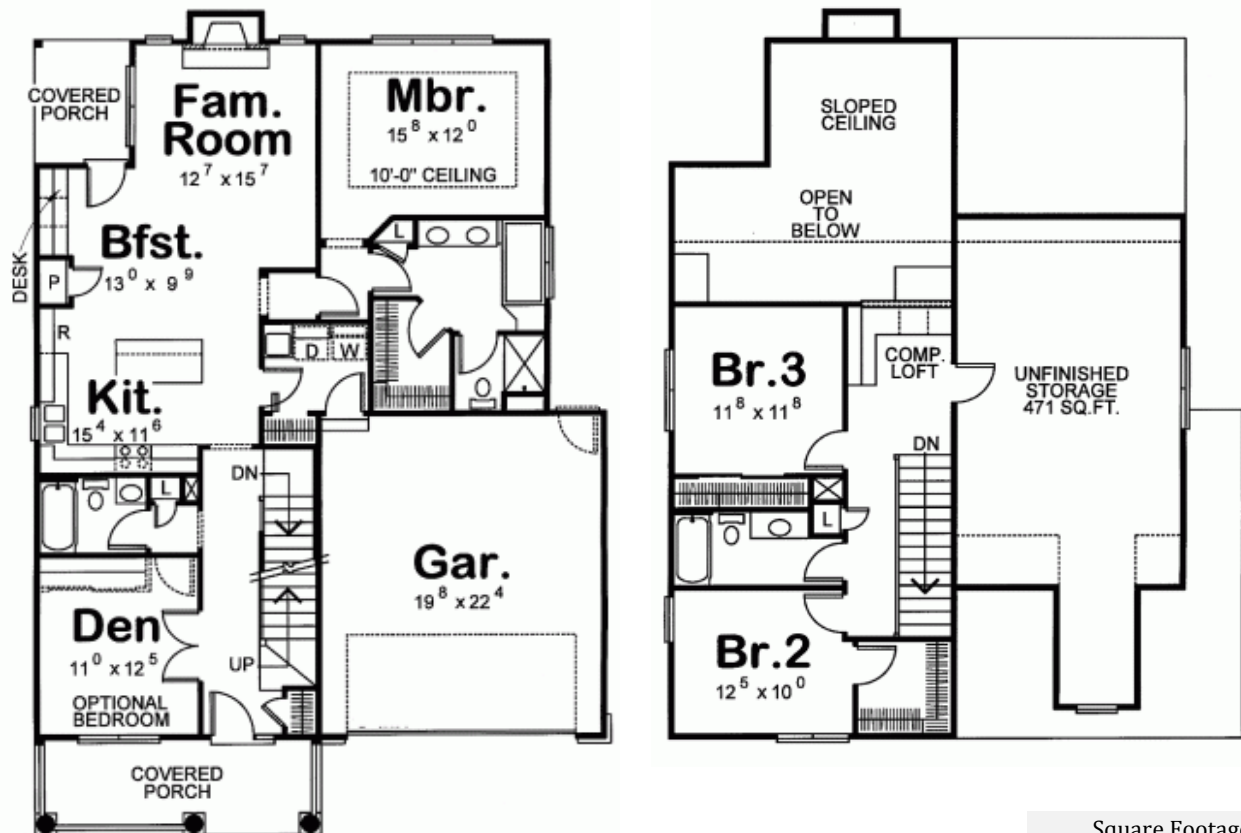

The Rock Creek

American Village New Town Collection

Square Footage

First	1205
Second	700
Total	1905
Unfinished Bonus	471
Covered Porch	140
Garage	460

Richmond Building Group

Contact: David Snow
 David@RichmondBuildingGroup.com
 877-927-4073

All illustrations are artist's renderings only. Prices, plans, and specifications are subject to change without notice or obligation. 021315