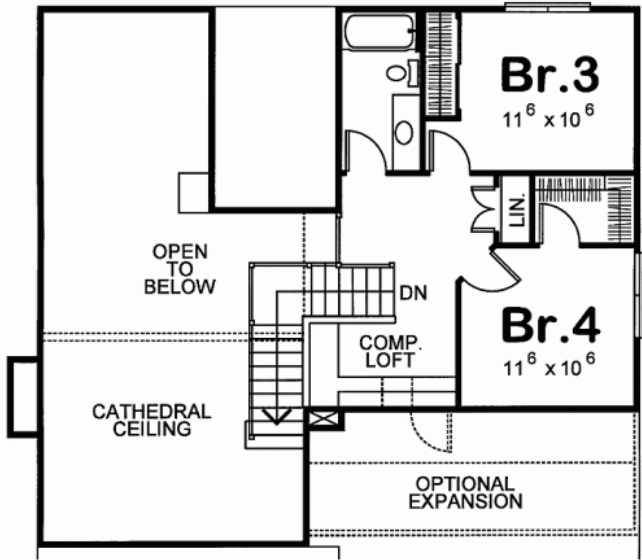

# The Woodhaven

American Village New Town Collection

Square Footage

First	1289
Second	520
Total	1809
Unfinished Bonus	160
Covered Porch	140
Garage	440

**Richmond Building Group**

Contact: David Snow  
 David@RichmondBuildingGroup.com  
 877-927-4073