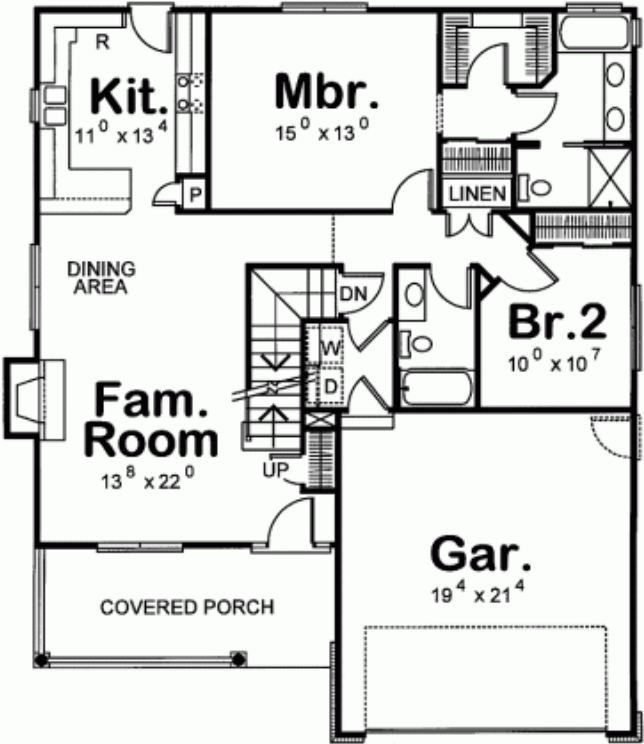

# The Woodhaven

American Village New Town Collection

Square Footage

First	1289
Second	520
Total	1809
Unfinished Bonus	160
Covered Porch	140
Garage	440

**Richmond Building Group**

Contact: David Snow  
 David@RichmondBuildingGroup.com  
 877-927-4073

All illustrations are artist's renderings only. Prices, plans, and specifications are subject to change without notice or obligation. 021915